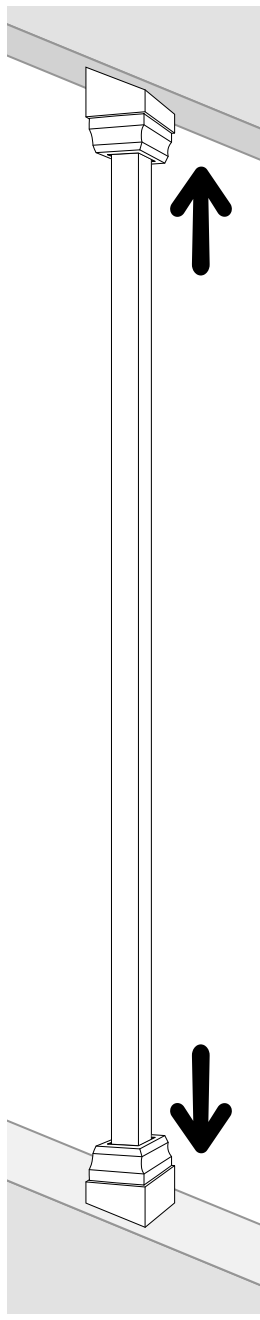

SQUARE

SNAP 'N LOCK BALUSTERS®

Level

Starting from the center of rails, mark lines at 4-1/2" on center or as required by local codes.

Maximum allowable Gap and space between Balusters is 4."

1 Screw

2 Snap

3 Lock

! IMPORTANT !

Re-staining or retro-fitting Old Rails is **Fast** and **Easy**.

QUESTIONS? 1-866-577-8868 IN NO EVENT SHALL TITAN BUILDING PRODUCTS BE LIABLE FOR ANY LOSS OR DAMAGE, DIRECT OR OTHERWISE, WHICH RESULTS FROM THE IMPROPER INSTALLATION OR USE OF THIS PRODUCT. IF FOR ANY REASON TITAN BUILDING PRODUCTS BECOMES LIABLE FOR LOSS OR DAMAGE, DIRECT OR OTHERWISE, THE AGGREGATE LIABILITY OF TITAN BUILDING PRODUCTS SHALL BE LIMITED TO THE RETAIL PURCHASE PRICE OF THE PRODUCTS.

1-866-577-8868

www.titanbp.com

SQUARE

SNAP'N LOCK BALUSTERS® Stair Adapter

Invert rails as shown. Starting from the center of rails, mark lines at 5 1/2" on center.

1 Screw

2 Snap

3 Lock