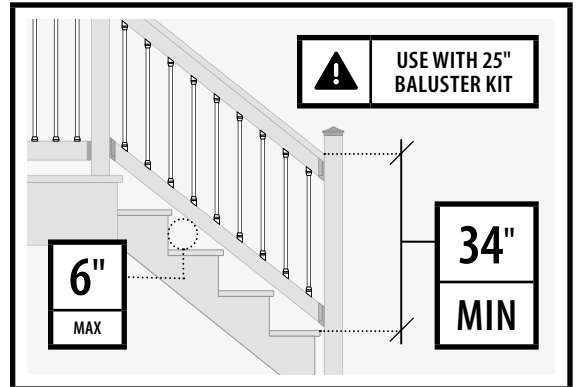

SQUARE

SNAP 'N LOCK BALUSTERS®

Level

Starting from the center of rails, mark lines at 4-1/2" on center or as required by local codes.

Maximum allowable Gap and space between Balusters is 4."

1 Screw

2 Snap

3 Lock

1-866-577-8868

www.titanbp.com

SQUARE

SNAP'N LOCK BALUSTERS® Stair Adapter

Invert rails as shown. Starting from the center of rails, mark lines at 5 1/2" on center.

1 Screw

2 Snap

3 Lock