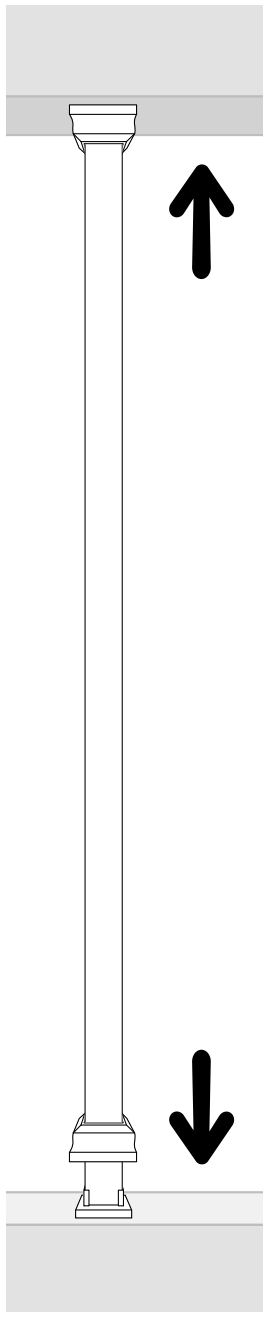

SQUARE

SNAP 'N LOCK BALUSTERS®

Level

Starting from the center of rails, mark lines at 4-1/2" on center or as required by local codes.

Maximum allowable Gap and space between Balusters is 4."

1 Screw

2 Snap

3 Lock

1-866-577-8868

www.titanbp.com

SQUARE

SNAP'N LOCK BALUSTERS® Stair Adapter

Invert rails as shown. Starting from the center of rails, mark lines at 5 1/2" on center.

1 Screw

2 Snap

3 Lock