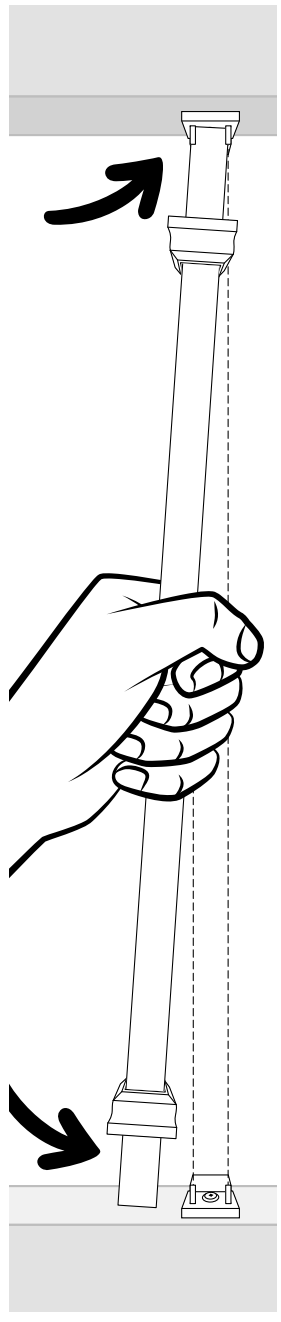

SQUARE

SNAP 'N LOCK BALUSTERS®

Level

Starting from the center of rails, mark lines at 4-1/2" on center or as required by local codes.

Maximum allowable Gap and space between Balusters is 4."

1 Screw

2 Snap

3 Lock

1-866-577-8868

www.titanbp.com

SQUARE

SNAP'N LOCK BALUSTERS® Stair Adapter

Invert rails as shown. Starting from the center of rails, mark lines at 5 1/2" on center.

1 Screw

2 Snap

3 Lock