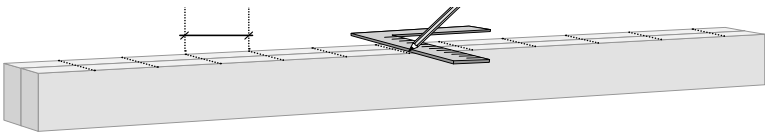

SQUARE

SNAP 'N LOCK BALUSTERS®

Level

Starting from the center of rails, mark lines at 4-1/2" on center or as required by local codes.

Maximum allowable Gap and space between Balusters is 4."

1 Screw

2 Snap

3 Lock