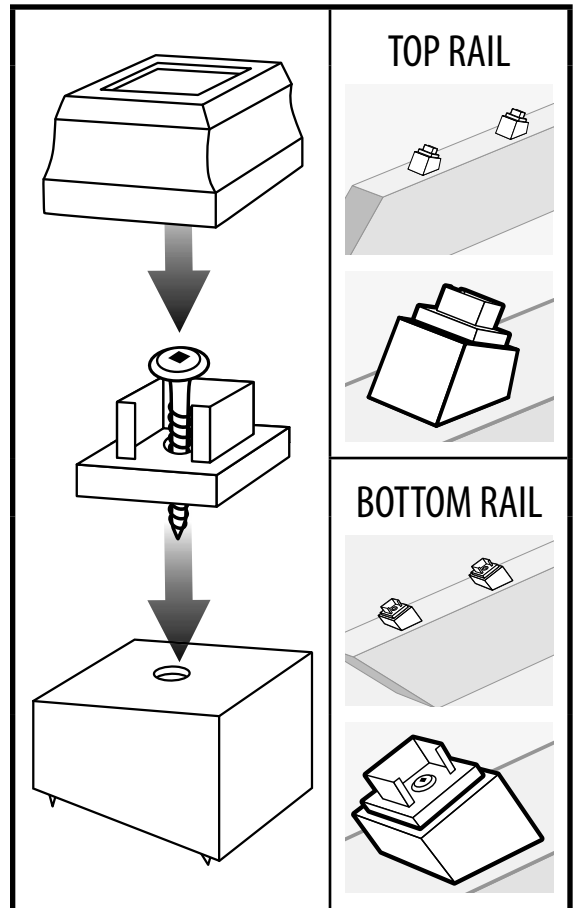

SQUARE

SNAP 'N LOCK BALUSTERS®

Level

Starting from the center of rails, mark lines at 4-1/2" on center or as required by local codes.

Maximum allowable Gap and space between Balusters is 4."

1 Screw

2 Snap

3 Lock

1-866-577-8868

www.titanbp.com

SQUARE

SNAP'N LOCK BALUSTERS® Stair Adapter

Invert rails as shown. Starting from the center of rails, mark lines at 5 1/2" on center.

1 Screw

2 Snap

3 Lock