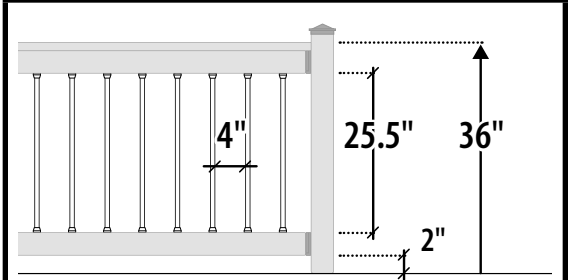

SQUARE

SNAP 'N LOCK BALUSTERS®

Level

Starting from the center of rails, mark lines at 4-1/2" on center or as required by local codes.

Maximum allowable Gap and space between Balusters is 4."

1 Screw

2 Snap

3 Lock