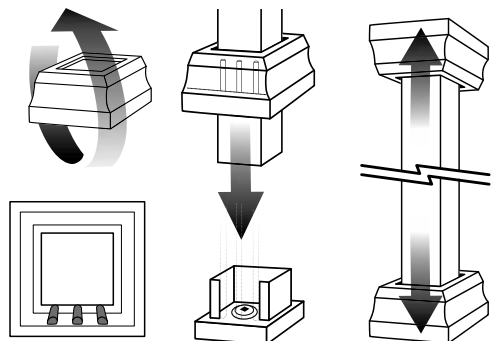

! IMPORTANT !

QUESTIONS? 1-866-577-8868 IN NO EVENT SHALL TITAN BUILDING PRODUCTS BE LIABLE FOR ANY LOSS OR DAMAGE, DIRECT OR OTHERWISE, WHICH RESULTS FROM THE IMPROPER INSTALLATION OR USE OF THIS PRODUCT. IF FOR ANY REASON TITAN BUILDING PRODUCTS BECOMES LIABLE FOR LOSS OR DAMAGE, DIRECT OR OTHERWISE, THE AGGREGATE LIABILITY OF TITAN BUILDING PRODUCTS SHALL BE LIMITED TO THE RETAIL PURCHASE PRICE OF THE PRODUCTS.

PATENT NO

US 11,274,451

GB 2563328

CA 3,001,589

www.titanbp.com/warranty

WARRANTY

Titan Building Products offers a Limited Manufacturer's Warranty. Terms and Conditions Apply.

TITAN BUILDING PRODUCTS
THE ART OF BUILDING

More Outdoor Beauty... Real easy.

1-866-577-8868

www.titanbp.com