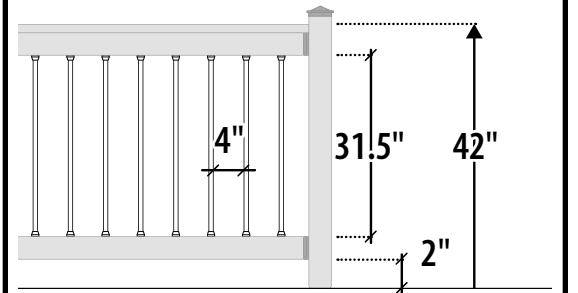

SQUARE

SNAP 'N LOCK BALUSTERS®

Level

Starting from the center of rails, mark lines at 4-1/2" on center or as required by local codes.

Maximum allowable Gap and space between Balusters is 4."

1 Screw

2 Snap

3 Lock