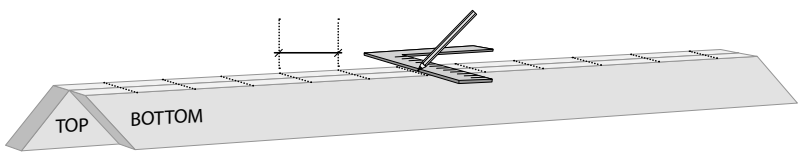

SQUARE

SNAP 'N LOCK BALUSTERS®

Level

Starting from the center of rails, mark lines at 4-1/2" on center or as required by local codes.

Maximum allowable Gap and space between Balusters is 4."

1 Screw

2 Snap

3 Lock

1-866-577-8868

www.titanbp.com

SQUARE

SNAP'N LOCK BALUSTERS® Stair Adapter

Invert rails as shown. Starting from the center of rails, mark lines at 5 1/2" on center.

1 Screw

2 Snap

3 Lock