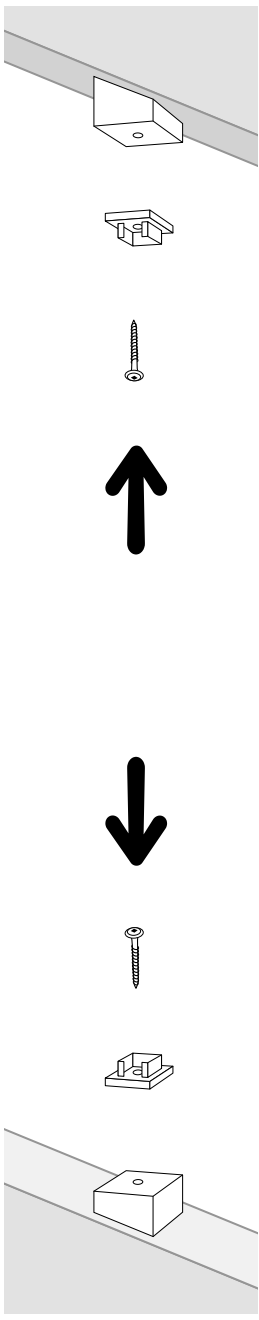

SQUARE

SNAP 'N LOCK BALUSTERS®

Level

Starting from the center of rails, mark lines at 4-1/2" on center or as required by local codes.

Maximum allowable Gap and space between Balusters is 4."

1 Screw

2 Snap

3 Lock

1-866-577-8868

www.titanbp.com

SQUARE

SNAP'N LOCK BALUSTERS® Stair Adapter

Invert rails as shown. Starting from the center of rails, mark lines at 5 1/2" on center.

1 Screw

2 Snap

3 Lock