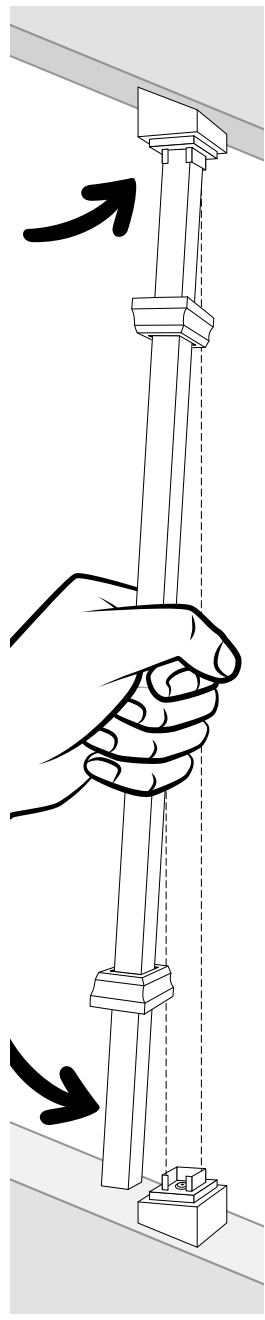

SQUARE

SNAP 'N LOCK BALUSTERS®

Level

Starting from the center of rails, mark lines at 4-1/2" on center or as required by local codes.

Maximum allowable Gap and space between Balusters is 4."

1 Screw

2 Snap

3 Lock

1-866-577-8868

www.titanbp.com

SQUARE

SNAP'N LOCK BALUSTERS® Stair Adapter

Invert rails as shown. Starting from the center of rails, mark lines at 5 1/2" on center.

1 Screw

2 Snap

3 Lock