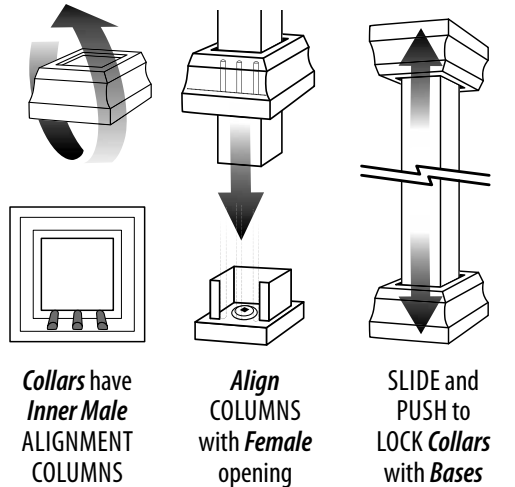

SQUARE

SNAP 'N LOCK BALUSTERS®

Level

Starting from the center of rails, mark lines at 4-1/2" on center or as required by local codes.

Maximum allowable Gap and space between Balusters is 4."

1 Screw

2 Snap

3 Lock

! IMPORTANT !

Re-staining or retro-fitting Old Rails is **Fast** and **Easy**.

QUESTIONS? 1-866-577-8868 IN NO EVENT SHALL TITAN BUILDING PRODUCTS BE LIABLE FOR ANY LOSS OR DAMAGE, DIRECT OR OTHERWISE, WHICH RESULTS FROM THE IMPROPER INSTALLATION OR USE OF THIS PRODUCT. IF FOR ANY REASON TITAN BUILDING PRODUCTS BECOMES LIABLE FOR LOSS OR DAMAGE, DIRECT OR OTHERWISE, THE AGGREGATE LIABILITY OF TITAN BUILDING PRODUCTS SHALL BE LIMITED TO THE RETAIL PURCHASE PRICE OF THE PRODUCTS.

1-866-577-8868

www.titanbp.com

SQUARE

SNAP'N LOCK BALUSTERS® Stair Adapter

Invert rails as shown. Starting from the center of rails, mark lines at 5 1/2" on center.

1 Screw

2 Snap

3 Lock