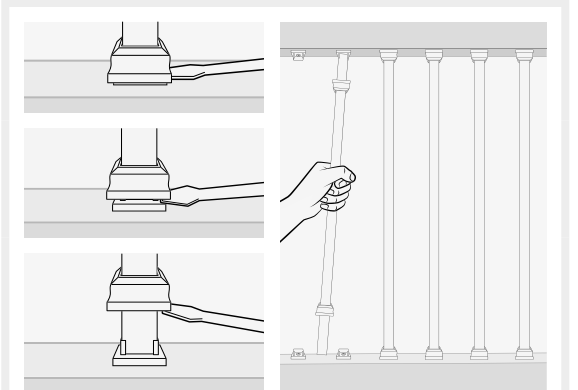

! IMPORTANT !

Re-staining or retro-fitting Old Rails is **Fast** and **Easy**.

QUESTIONS? 1-866-577-8868 IN NO EVENT SHALL TITAN BUILDING PRODUCTS BE LIABLE FOR ANY LOSS OR DAMAGE, DIRECT OR OTHERWISE, WHICH RESULTS FROM THE IMPROPER INSTALLATION OR USE OF THIS PRODUCT. IF FOR ANY REASON TITAN BUILDING PRODUCTS BECOMES LIABLE FOR LOSS OR DAMAGE, DIRECT OR OTHERWISE, THE AGGREGATE LIABILITY OF TITAN BUILDING PRODUCTS SHALL BE LIMITED TO THE RETAIL PURCHASE PRICE OF THE PRODUCTS.

PATENT №

US 11,274,451

GB 2563328

CA 3,001,589

www.titanbp.com/warranty

WARRANTY

Titan Building Products offers a Limited Manufacturer's Warranty. Terms and Conditions Apply.

TITAN BUILDING PRODUCTS
THE ART OF BUILDING
More Outdoor Beauty... Real easy.

1-866-577-8868

www.titanbp.com